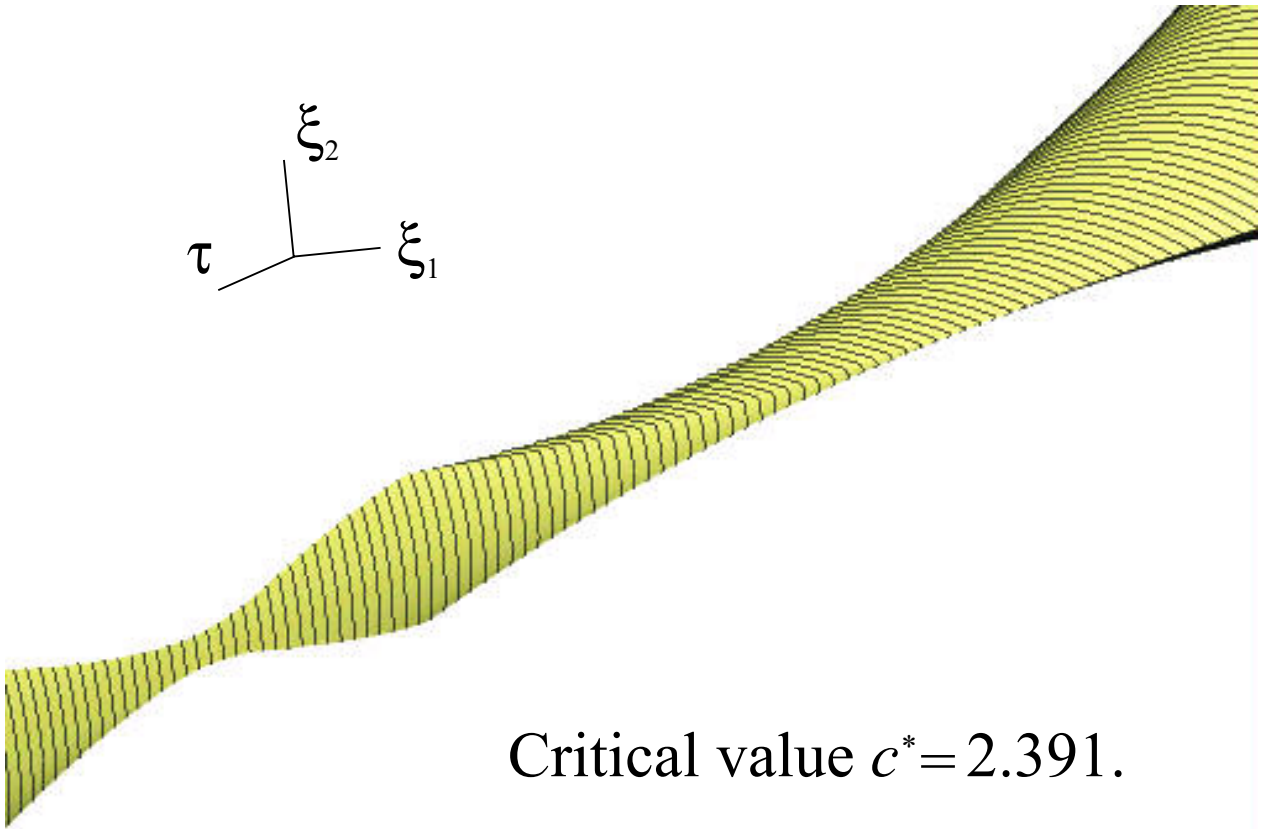

LARGE VIEW OF THE NARROW THROAT

Critical value $c^* = 2.391$.

Backward time interval
of changing orientation
is from $\tau_* = 3.35$ to $\tau^* = 5.13$.